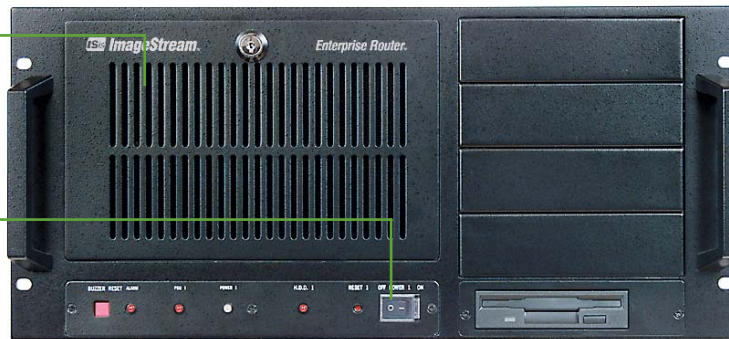

Cooling Fans & Filter

This door provides easy access to the air filter.

Power Switch & Cover

Power switch cover prevents accidental power down.

Hand Grips

The standard hand grips make it easy to move and install.

Expansion Slots

The Enterprise Express provides PCI-X and PCI Express expansion slots.